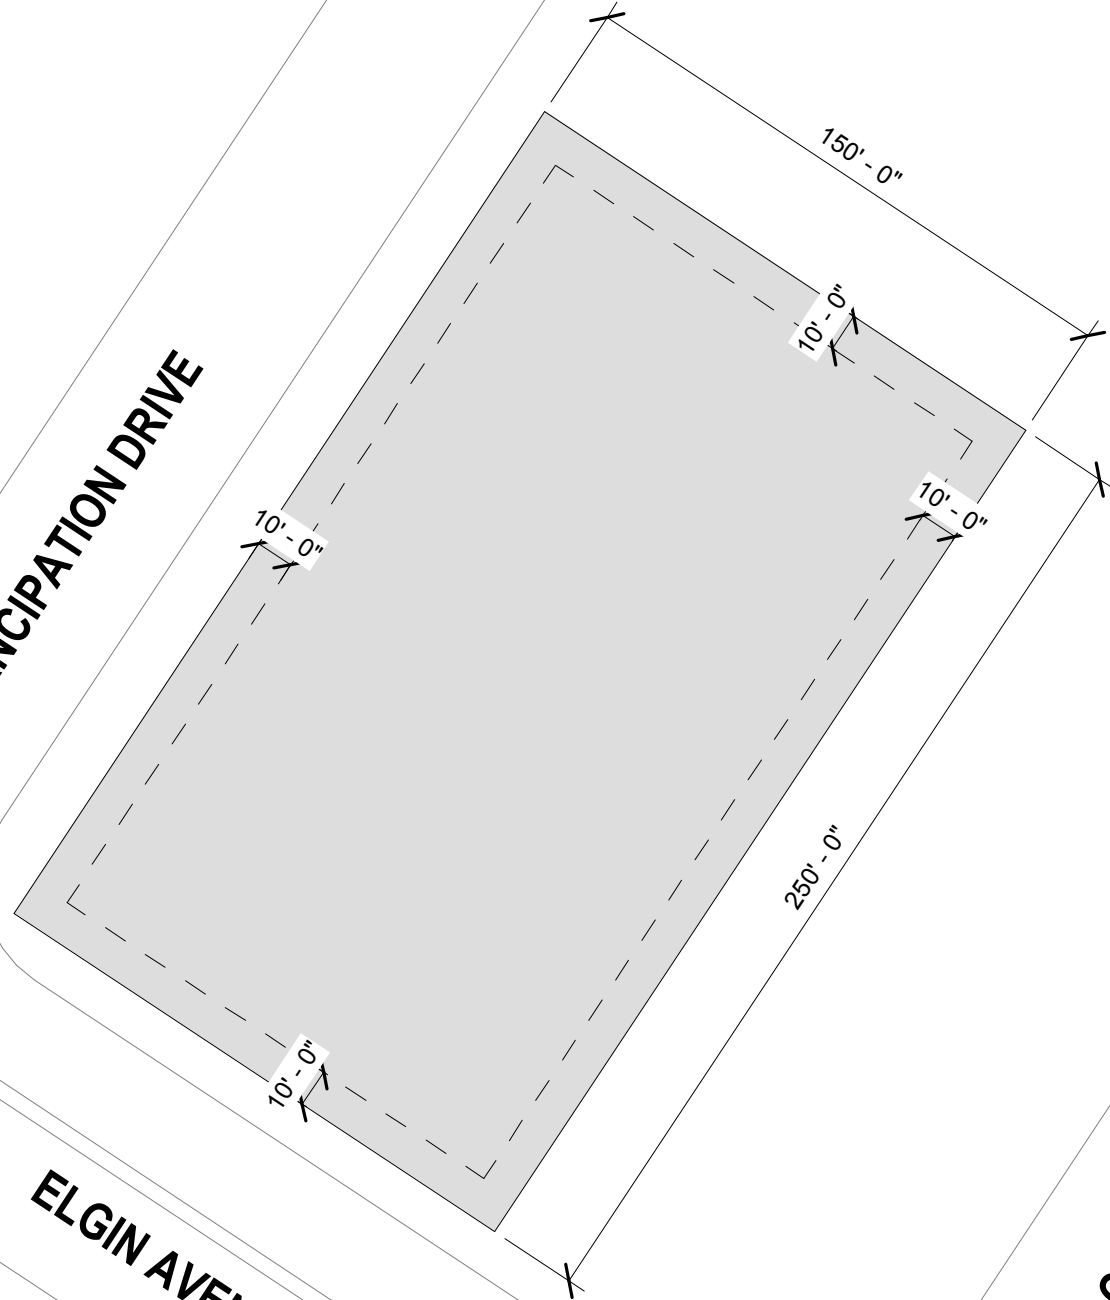

EMANCIPATION DRIVE

ROSEALIE STREET

ELGIN AVENUE

ST. CHARLES STREET

SCALE: 1" = 50'-0"